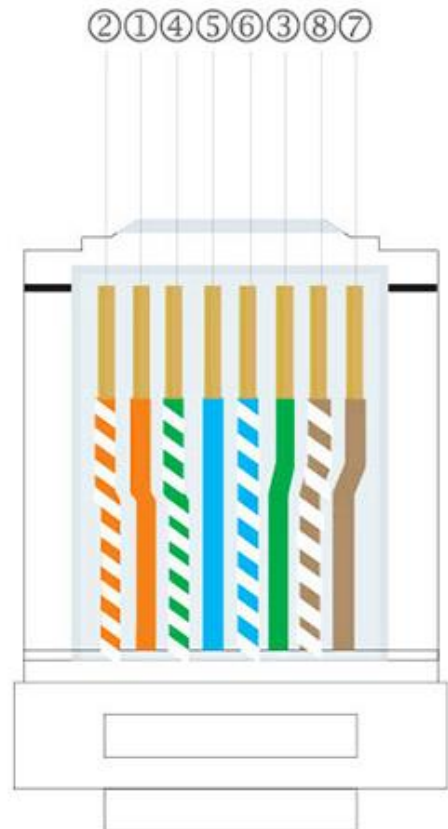

6P/8P MODULAR CRIMPING TOOL

6P/8P Strip Crimp

Notch design

Pro'sKit
CP-376CN

OAL: 195mm

Inside of Cable

Standard T568A/B wires color sequence

T568A :

T568B :

A to A or B to B:

Using both T568A or T568B at two sides.

Usually being used in between computer & network switch or switches' connection.

A to B or B to A:

Using T568A at one side & T568B at the other side.

Usually being used in between computers' connection.

PRECISE

One Piece Molding

Q235 Alloy Steel

Wide Range

Cat.5/Cat.6/Shield/Unshield

8P8C

**For Computer,
Network, TV Box**