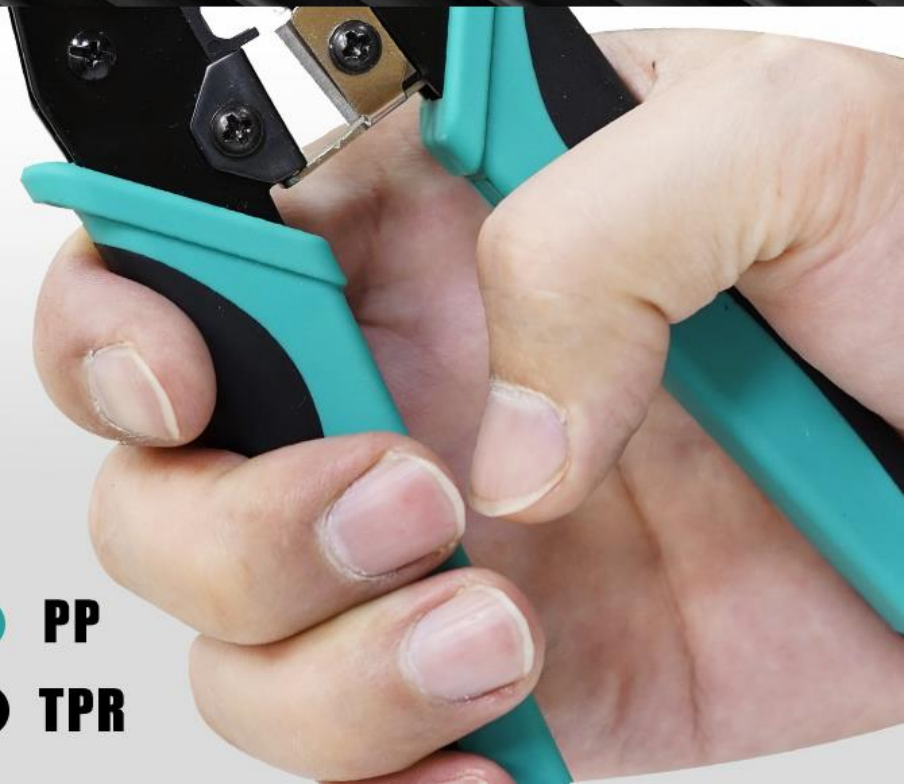

Ergonomic Handle

Dual Color & Non-slip

● PP

● TPR