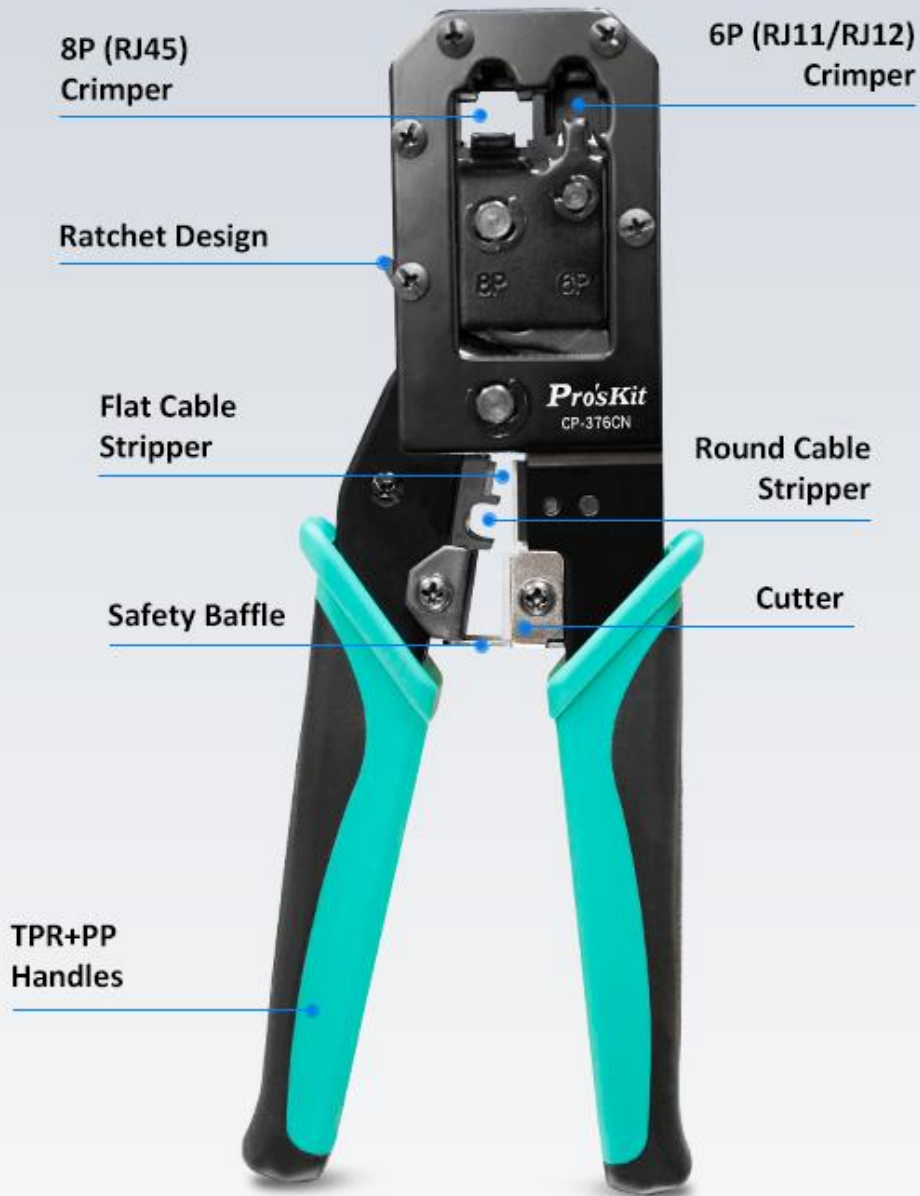

Pro'sKit®

CP-376CN

6P/8P MODULAR CRIMPING TOOL

Parallel Crimping

Cut/Strip/Crimp

Ratchet Design

PRODUCT DETAILS

3 In 1 Multifunction

T568B :

A to A or B to B:

Using both T568A or T568B at two sides.

Usually being used in between computer & network switch or switches' connection.

A to B or B to A:

Using T568A at one side & T568B at the other side.

Usually being used in between computers' connection.

PRECISE

One Piece Molding

Q235 Alloy Steel

Wide Range

Cat.5/Cat.6/Shield/Unshield

8P8C

**For Computer,
Network, TV Box**

Accurate

Fast

No tilt!

Ratchet Design

Force Saving & Efficient

Ratchet Release Trigger

Assistive **Locating** Block

Elevate Crimping Quality