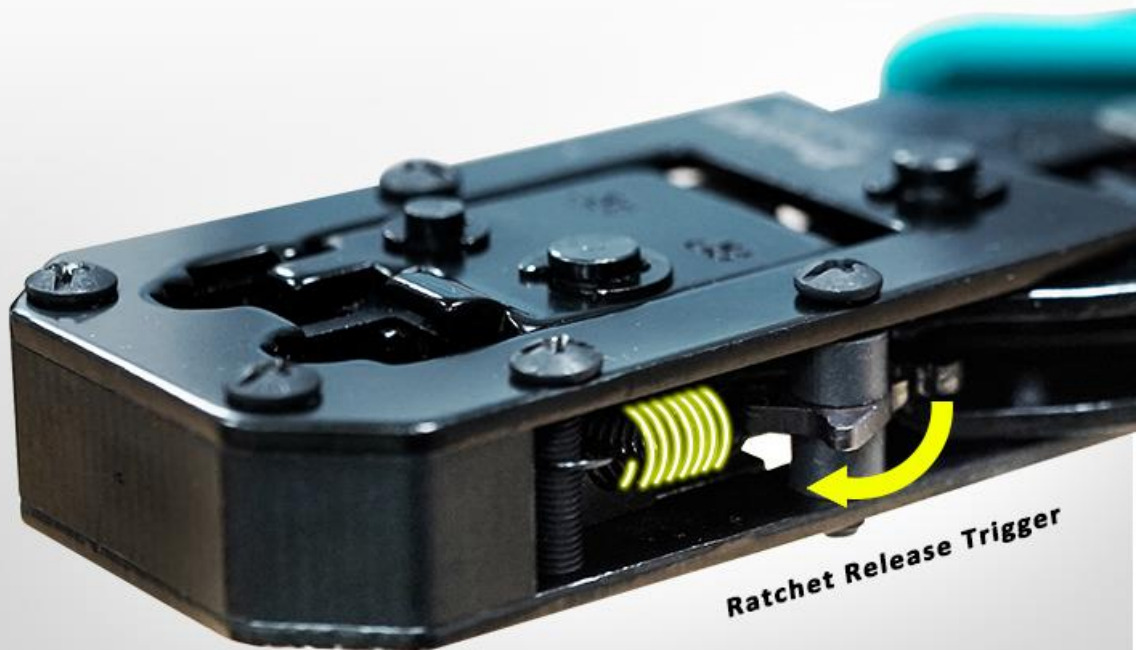

Usually being used in between computers' connection.

PRECISE

One Piece Molding

Q235 Alloy Steel

Wide Range

Cat.5/Cat.6/Shield/Unshield

8P8C

**For Computer,
Network, TV Box**

Accurate

Fast

No tilt!

Ratchet Design

Force Saving & Efficient

Ratchet Release Trigger

Assistive **Locating** Block

Elevate Crimping Quality