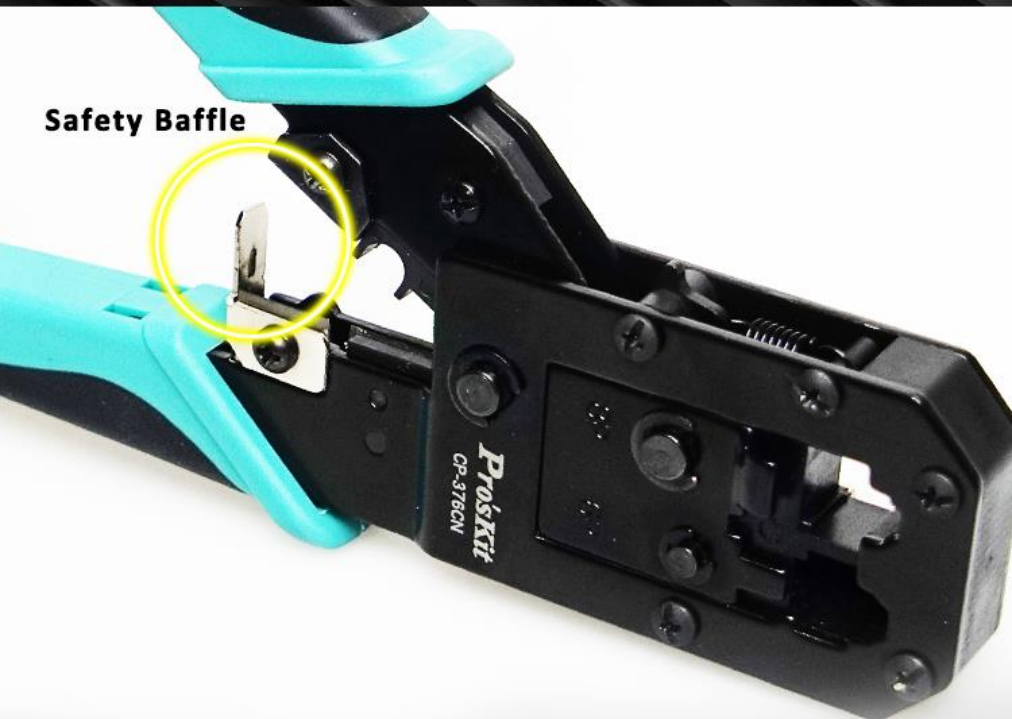

Safety Baffle

Protect Your Hand

Safety Baffle